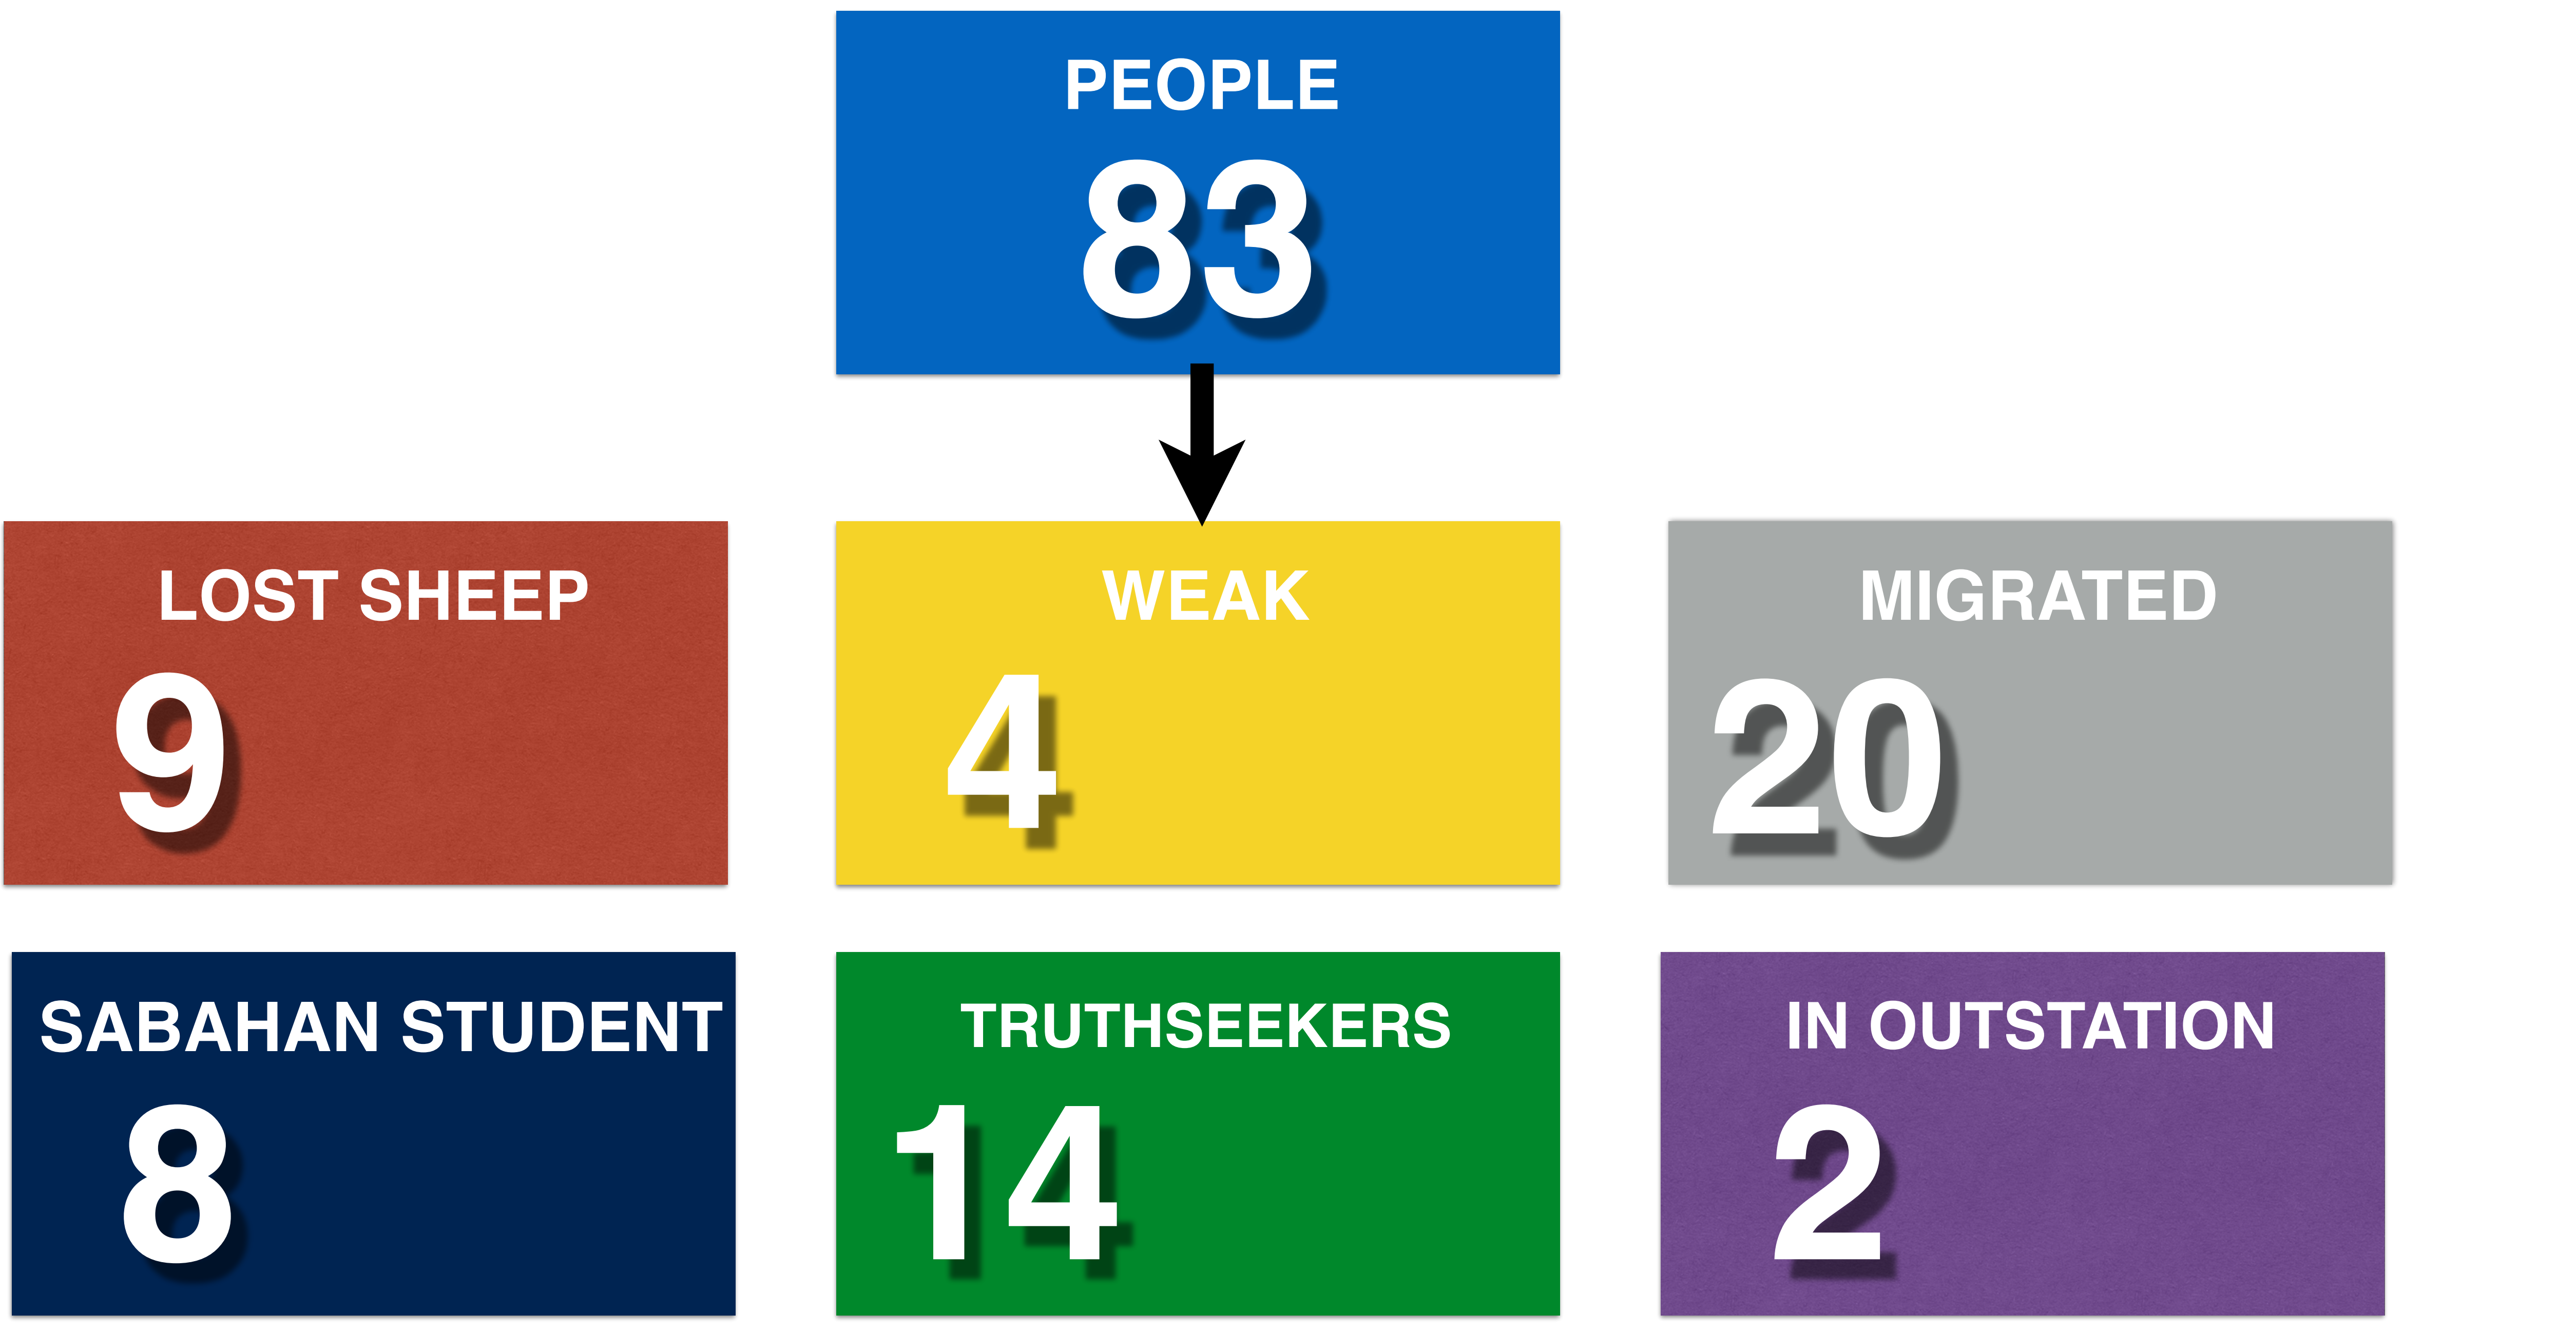

1. MEMBERSHIP REVIEW
2. PASTORAL REVIEW AND ACTION PLANS.

UPDATE SEPT 2016

TOTAL NUMBERS OF PEOPLE ATTENDING IN TJC MELAKA

PEOPLE
83

LOST SHEEP
9

WEAK
4

MIGRATED
20

SABAHAN STUDENT
8

TRUTHSEEKERS
14

IN OUTSTATION
2

REGISTERED MEMBERS OF TJC

MIGRATED

20

1	Bro	Choon Vun Kiat	Sgp
2	Sis	Tan Wan Xin	Cheras
3	Sis	Chong Yen Yin	PJ
4	Sis	Chong Siau Ying	PJ
5	Bro	Chong Jian Hui	PJ
6	Bro	Elvin Liong	Cheras
7	Bro	Jiboro	Sabah
8	Bro	Siah Teyang Kua	Cheras
9	Sis	Chian Ah Loay	Cheras
10	Bro	Siah Kah Chuan	Cheras
11	Sis	Suphon Sriwasut	Cheras
12	Bro	Gideon Siah Rong Zhen	Cheras
13	Sis	Batya Siah	Cheras
14	Bro	Moses Siah	Cheras
15	Bro	Loh Soo Seng	Cheras
16	Bro	Goh Qi Hui	Singapore
17	Sis	Yvonne Wah	Sabah
18	Sis	Priscilla	Sabah
19	Sis	Michelle Roberts	Sabah
20	Bro	Daniel Liong	Sabah

IN OUTSTATION

2

Sis Chang Choo Ching

Bro. Koh Chin Kai

LOST SHEEP

9

(-)
Has deteriorated
from WEAK list

NAME			SHEPHERD	ACTION
Yap Fatt Chong	Bro	Melaka	YOUTH	
Wong Choon Leng	Bro	Melaka	PHILIP	PR TO CTC
Christine Koh Choon Leng	Sis	Melaka	PHILIP	PR TO CTC
Sheow Jee Hwan	Sis	Melaka	KIV	KEEP IN TOUCH
Chang Choo Chin	Sis	Melaka	MID AGE	CTC
Koh Chin Kai	Bro	Melaka	MID AGE	CTC
(-) Raindy (from weak)	Sis	Melaka	PHILIP	REFUSE TO ANS